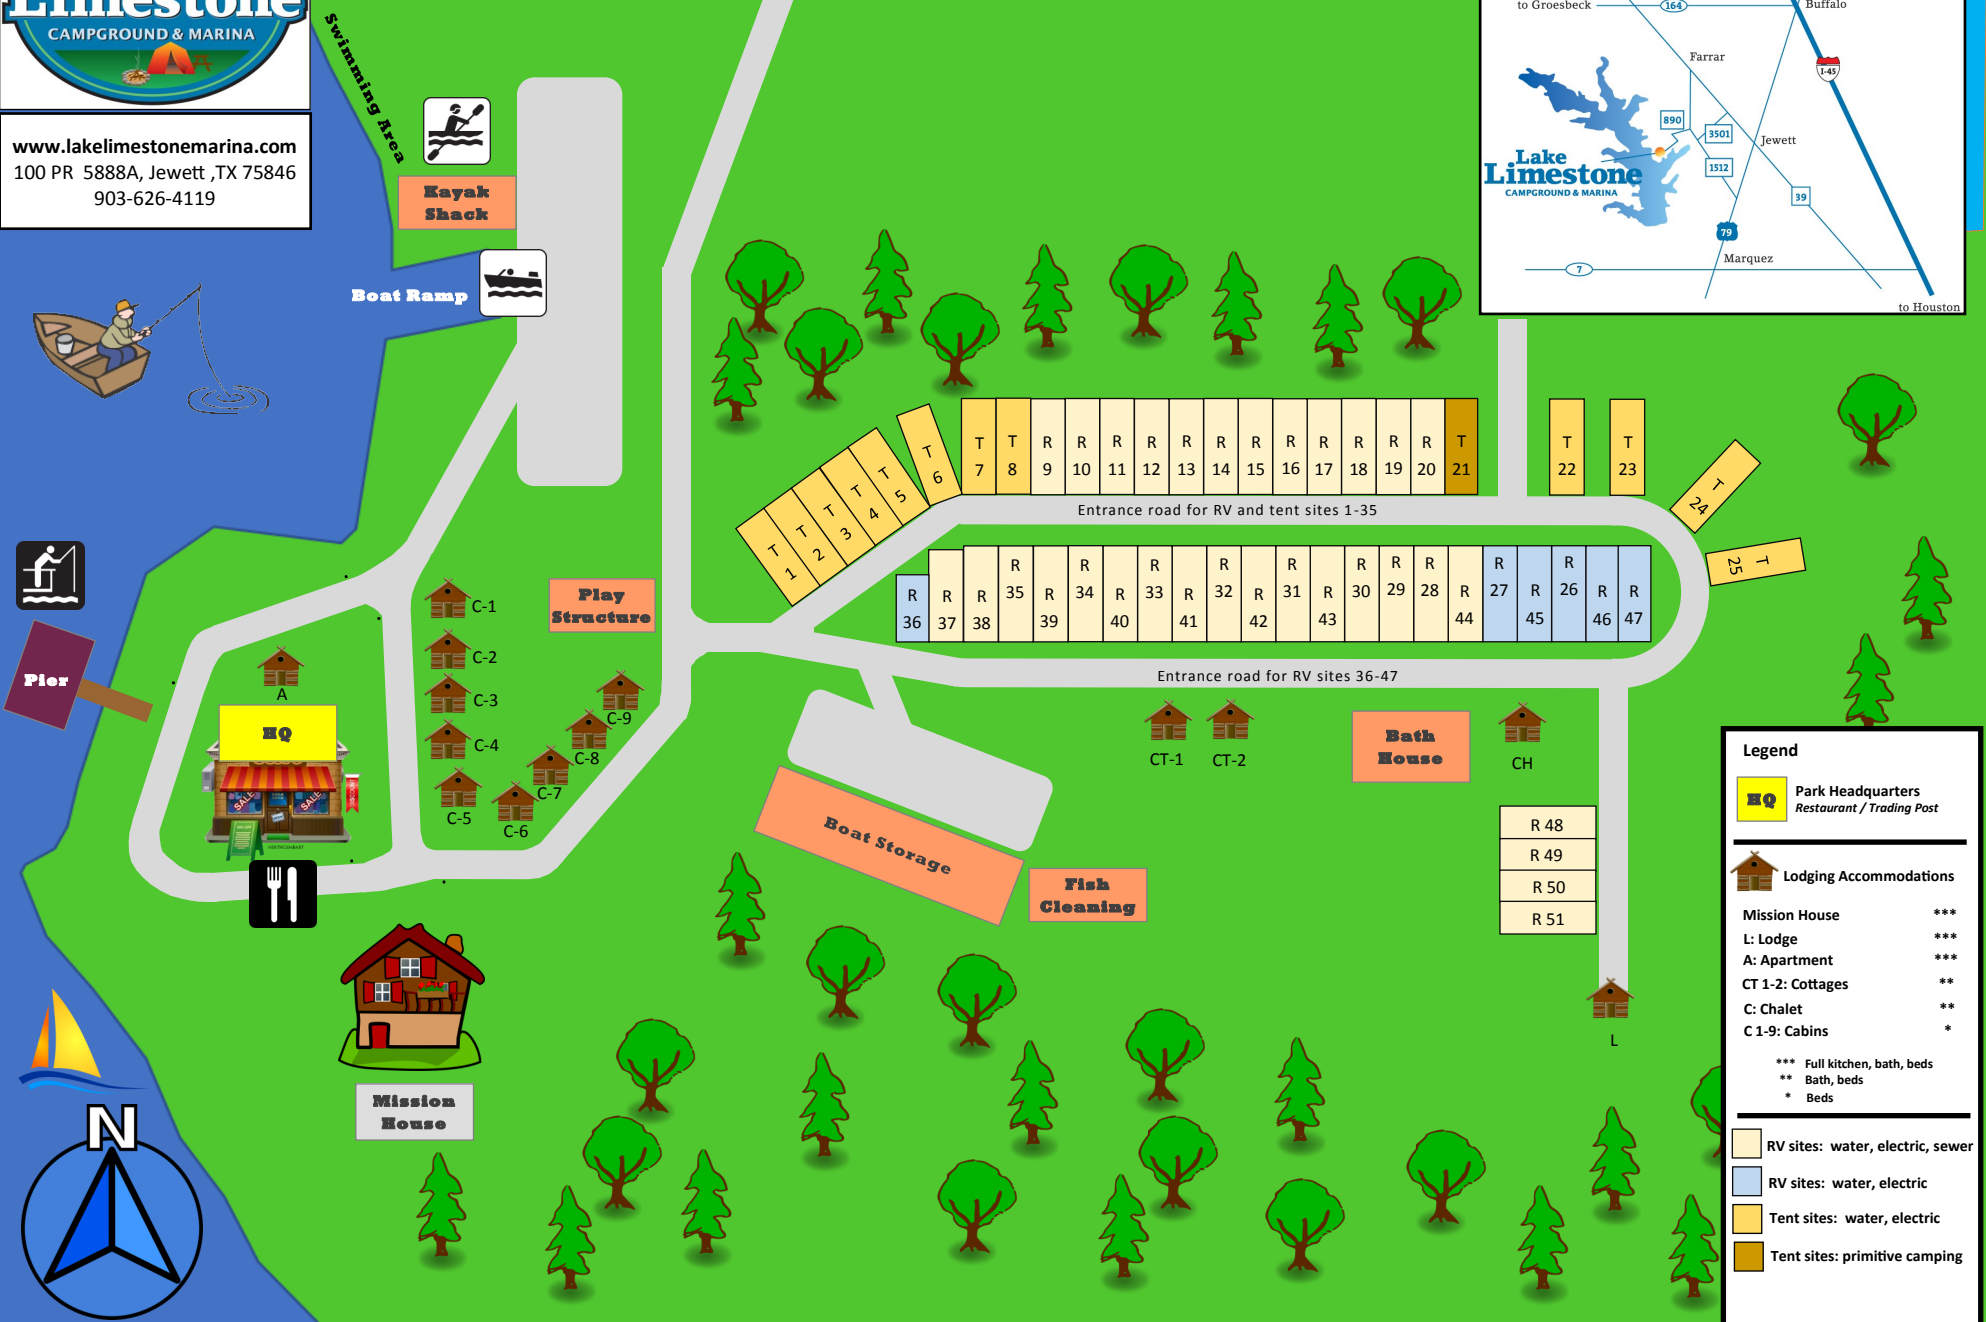

www.lakelimestonemarina.com
 100 PR 5888A, Jewett, TX 75846
 903-626-4119

LCR 892

Legend

Park Headquarters
 Restaurant / Trading Post

Lodging Accommodations

Mission House ***
 L: Lodge ***
 A: Apartment ***
 CT 1-2: Cottages **
 C: Chalet **
 C 1-9: Cabins *

*** Full kitchen, bath, beds
 ** Bath, beds
 * Beds

RV sites: water, electric, sewer
 RV sites: water, electric
 Tent sites: water, electric
 Tent sites: primitive camping

- R 48
- R 49
- R 50
- R 51